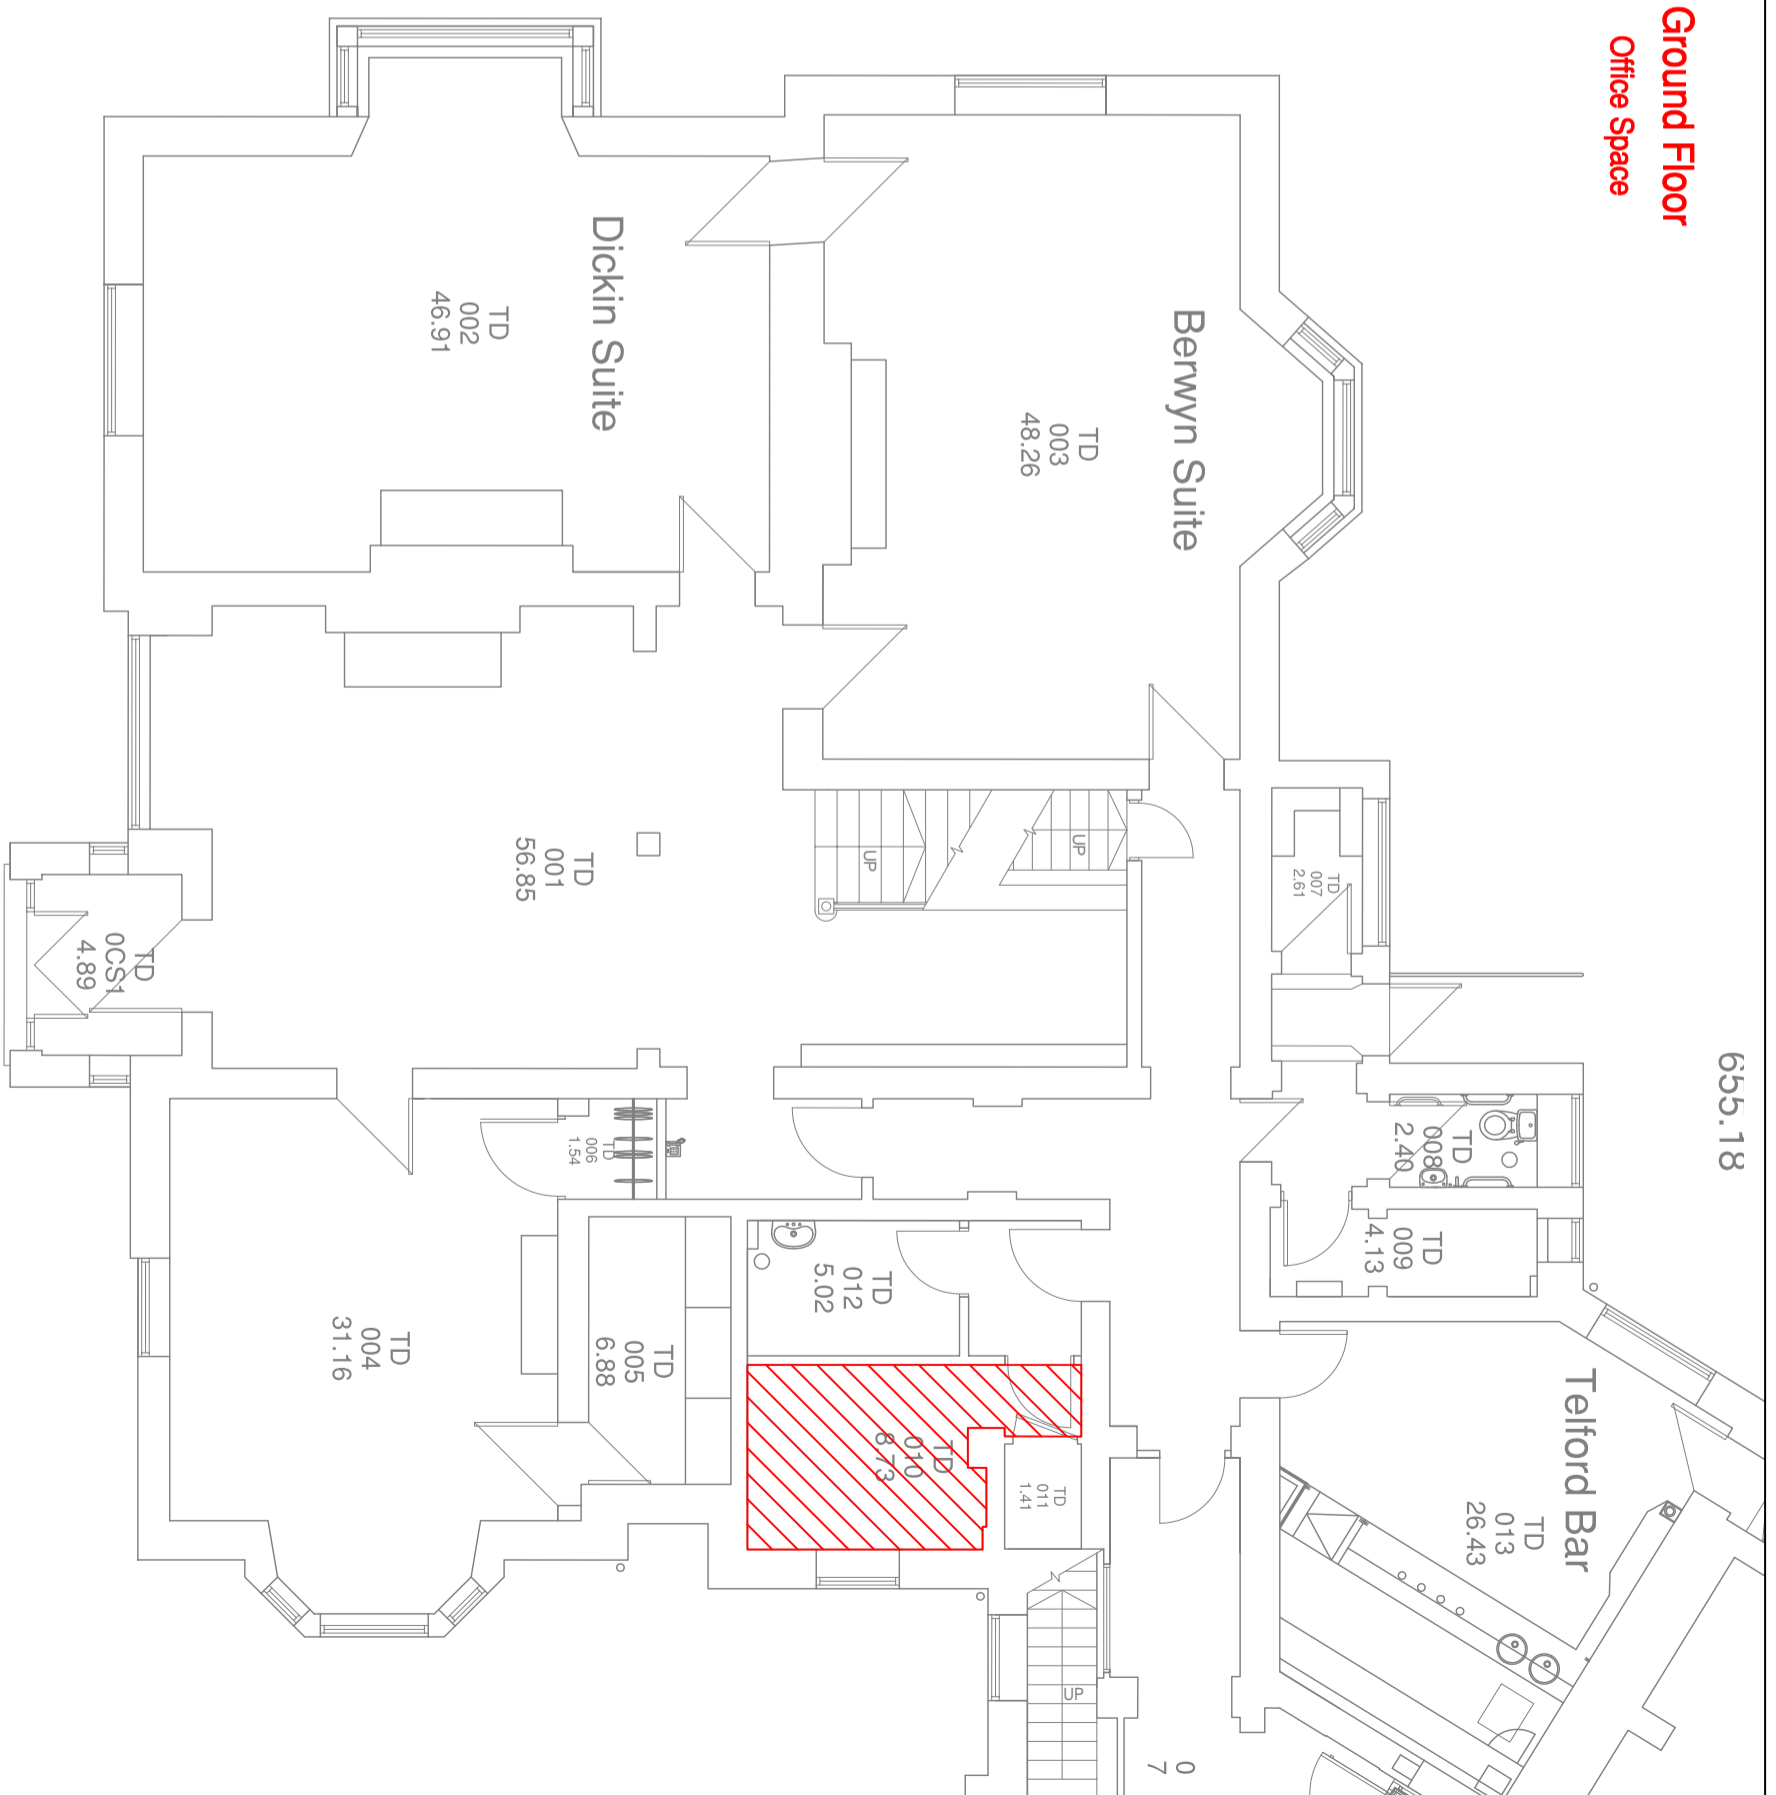

Basement
Storage Only

Ground Floor
Office Space

655.18

0
7

FM Estates
Property Team
Tel: 01772 892046

Leaseplan C

BUILDING:
Tyn Dwr Hall

FLOOR:
SITE: **Llangollen Campus**

Drawn
Date
ME
dd/mm/yy

Scale
@A3
1:100
Cad Reference
U:\D\Ages\Drawings\Ulcx