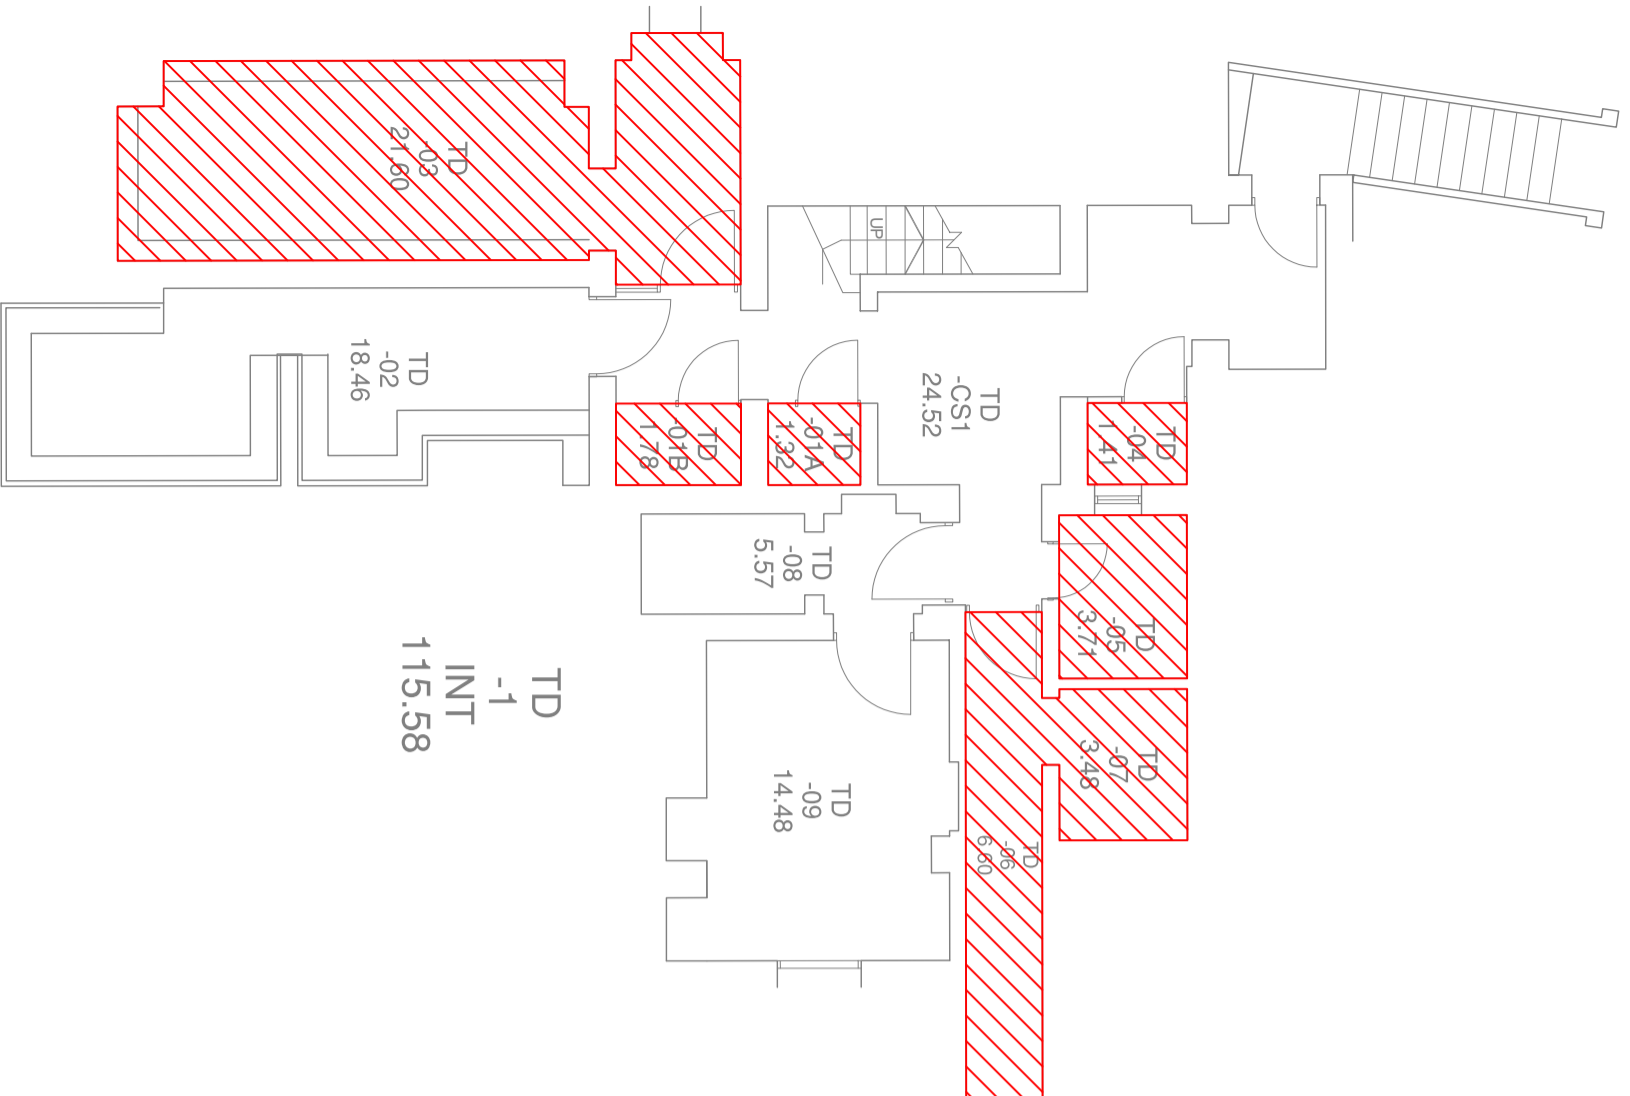

Basement
Storage Only

Ground Floor
Office Space

655.18

0
7

FM Estates
Property Team
Tel: 01772 892046

Leaseplan C

BUILDING:
Tyn Dwr Hall

FLOOR:
SITE: **Llangollen Campus**

Drawn
Date
ME
dd/mm/yy

Scale
@A3
1:100
Cad Reference
U:\D\Ages\Drawings\Ulcx